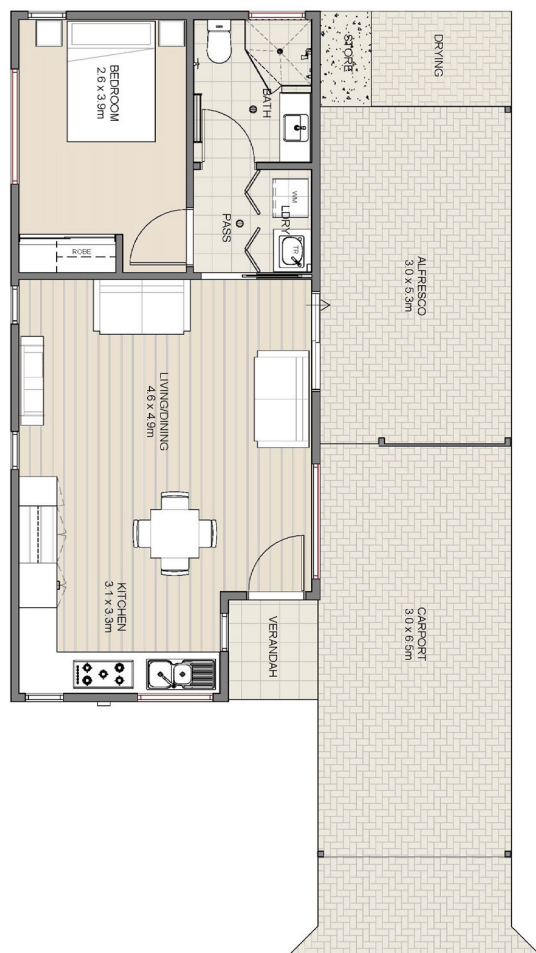

Disclaimer: The information contained in this brochure was correct and up to date at the time of printing, and may be subject to change at any time. Landscaping may vary depending on the site. These images are indication only. There is no expressed or implied representation, warranty or guarantee that it is complete, accurate or reliable. We may vary or modify the information, pricing or the images at any time without prior or subsequent notice.