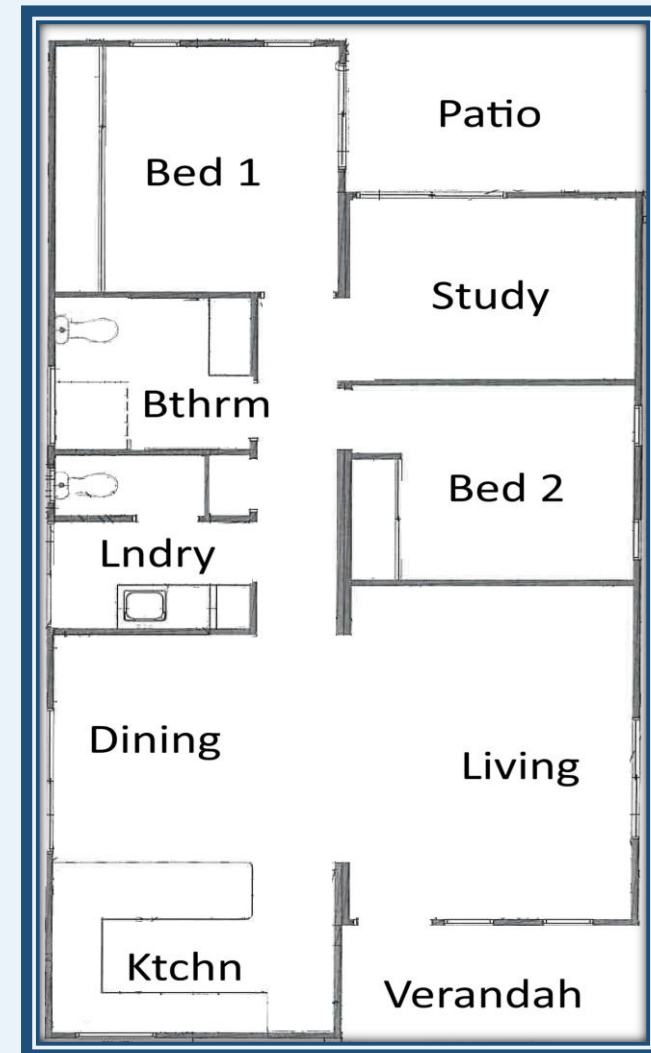

MALLEE

Offers Over \$530 000

Established Home For Sale

as displayed

BWM 343

- Big 2 bedroom home
- Separate study
- Solar panels, air con
- Big patio area, storeroom
- Easy walk to facilities

Sales enquiries call 08 9586 4800
or email jennyg@nlv.com.au