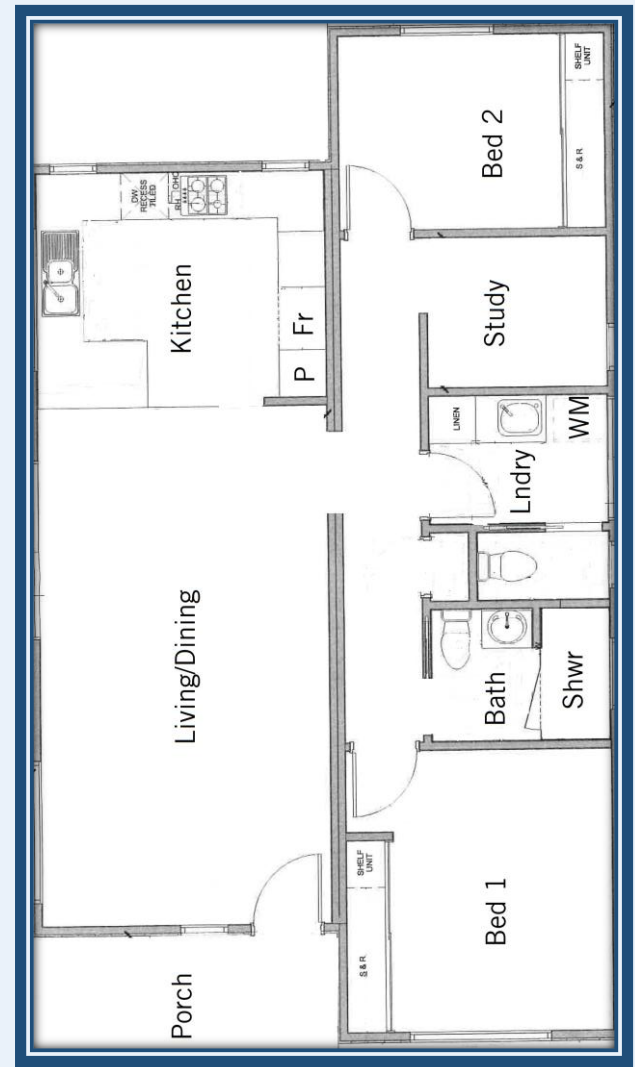

LILLY PILLY

Offers Over \$550 000

Established Home For Sale

as displayed
BWM 284

- Lovely 2 bedroom home
- Separate study
- Split system air con
- Alfresco area, storeroom
- Easy walk to facilities

Sales enquiries call 08 9586 4800
or email jennyg@nlv.com.au